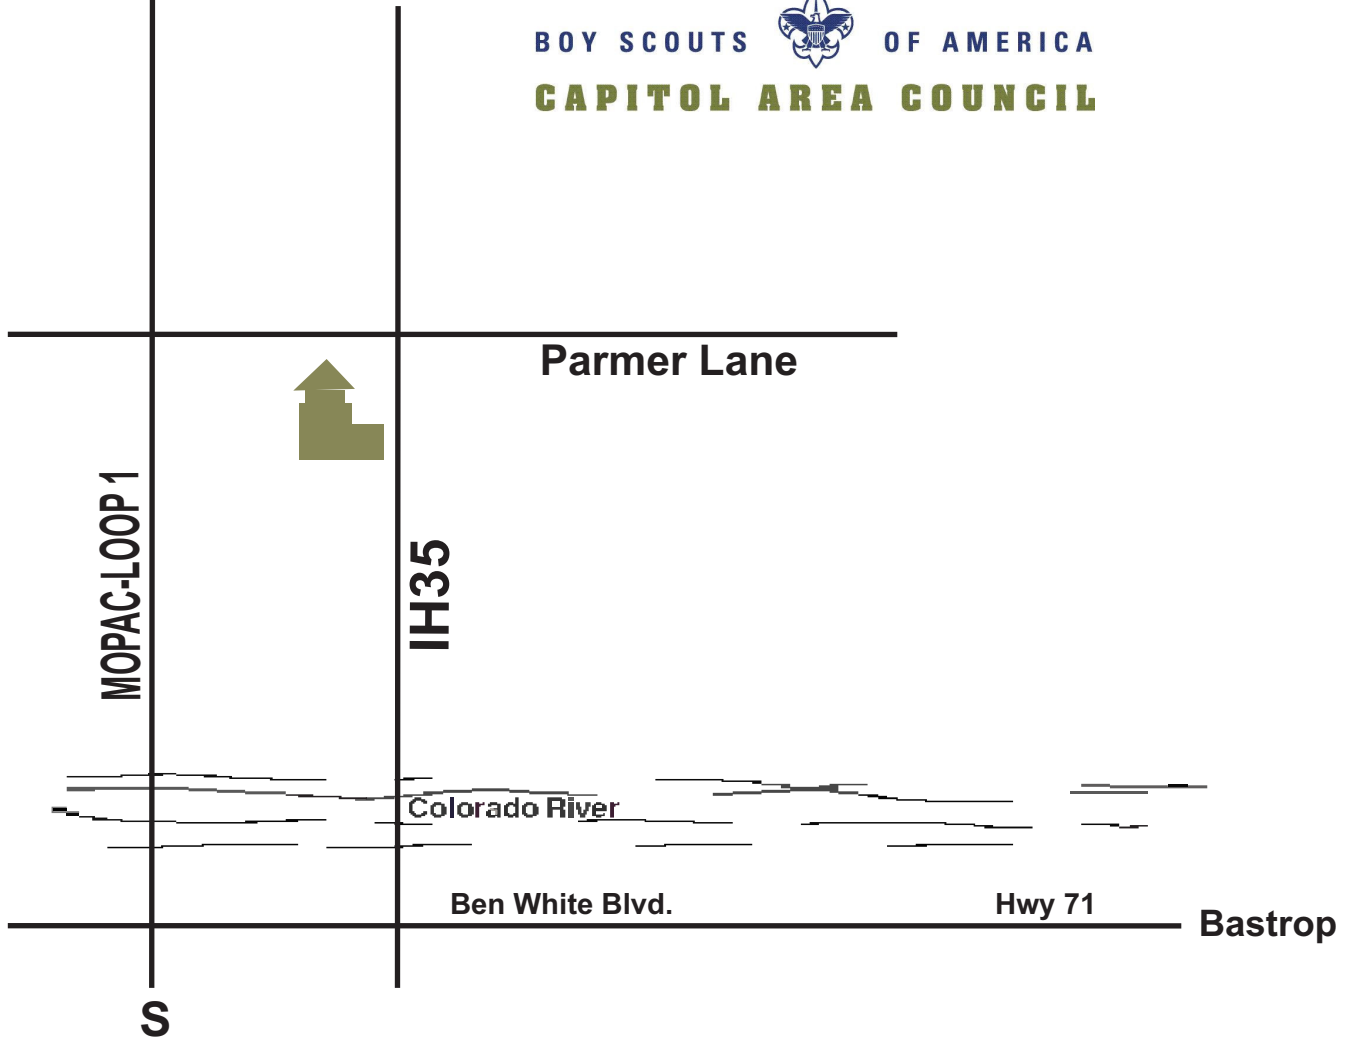

Map to Capitol Area Council Frank Fickett Center and Scout Shop

BOY SCOUTS  OF AMERICA
CAPITOL AREA COUNCIL

CAPITOL AREA COUNCIL
FRANK FICKETT CENTER
12500 N IH35
AUSTIN, TEXAS 78753
512-926-6363
www.bsacac.org

If traveling on IH 35 (either direction), take the Parmer Lane exit. The Frank Fickett center is on the SW corner next to the SpringHill Suites.